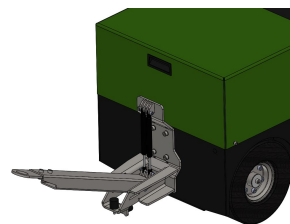

**Item no.** H0068  
Hitchball coupling Ø 50,  
incl. adapter

**Item no.** H0146  
Trailer coupling, pen Ø32

**Item no.** H0149  
Trailer coupling, pen Ø25

**Item no.** H0128-D20  
Folding Hook Ø20

**Item no.** H0128-D25  
Folding hook Ø25

**Item no.** H0128-D27  
Folding hook Ø27

**Item no.** H0128-D32  
Folding hook Ø32

Item no. H0128-D35  
Folding hook Ø35

Item no. 333727  
Battery AGM 24V-80A set

Item no. M6004  
Charger (internal) for AGM  
Battery, 24/20A (+ ext.  
Indicator)