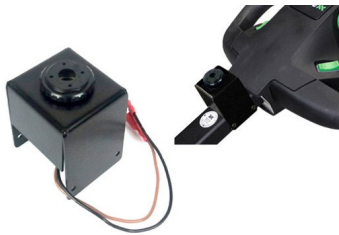

**Item no.** M6004  
Charger (internal) for AGM  
Battery, 24/20A (+ ext.  
Indicator)

**Item no.** M0318  
Battery condition meter,  
built-in charger 3 LEDs

**Item no.** 335814  
Wheel set full rubber

**Item no.** M0121-BBUT  
Belly button red

**Item no.** OPT0063  
Emergency stop

Item no. OPT0145  
Ignition key (unequal)

Item no. OPT0146  
Ignition key (equal key 701)

Item no. OPT0057  
Horn 90dB

Item no. OPT0059  
Horn 103 dB

**Item no.** 335858  
Non marking wheel set - platform

**Item no.** OPT0079  
Safety fender for steering wheel

**Item no.** D0003  
Programmer for Italsea

**Item no.** OPT0153  
Switching off T2500-  
T3500-T6000 machines