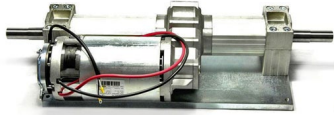

**Item no.** H0128-D27  
Folding hook Ø27

**Item no.** H0128-D32  
Folding hook Ø32

Item no. H0128-D35  
Folding hook Ø35

Item no. 333727  
Battery AGM 24V-80A set

Item no. M6004  
Charger (internal) for AGM  
Battery, 24/20A (+ ext.  
Indicator)