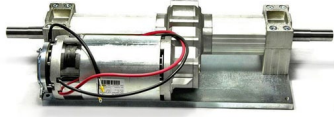

## Folder options & Parts

2023 v0

**TT6000-S**

(T6000)

**>> move your work easier**

**Item no.** M6003  
Engine 1100W 90 rpm,  
with parking brake

**Item no.** M6002  
Drive control Italsea  
7CH4Q255

**Item no.** 333727  
Battery AGM 24V-80A set

**Item no.** M6004  
Charger (internal) for AGM  
Battery, 24/20A (+ ext.  
Indicator)

**Item no.** M0318  
Battery condition meter,  
built-in charger 3 LEDs

**Item no.** 335814  
Wheel set full rubber