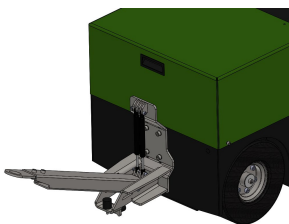

**Item no.** H0068  
Hitchball coupling Ø 50,  
incl. adapter

**Item no.** H0146  
Trailer coupling, pen Ø32

**Item no.** H0149  
Trailer coupling, pen Ø25

**Item no.** H0128-D20  
Folding Hook Ø20

**Item no.** H0128-D25  
Folding hook Ø25

**Item no.** H0128-D27  
Folding hook Ø27

**Item no.** H0128-D32  
Folding hook Ø32

Item no. H0128-D35  
Folding hook Ø35

Item no. 333727  
Battery AGM 24V-80A set

Item no. M6004  
Charger (internal) for AGM  
Battery, 24/20A (+ ext.  
Indicator)