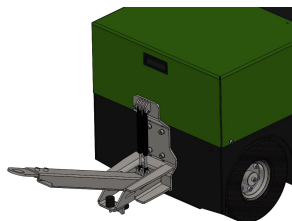

**Item no.** H0068  
Hitchball coupling Ø 50,  
incl. adapter

**Item no.** H0146  
Trailer coupling, pen Ø32

**Item no.** H0149  
Trailer coupling, pen Ø25

**Item no.** H0128-D20  
Folding Hook Ø20

**Item no.** H0128-D25  
Folding hook Ø25

**Item no.** H0128-D27  
Folding hook Ø27

**Item no.** H0128-D32  
Folding hook Ø32

Item no. H0128-D35  
Folding hook Ø35

Item no. 333727  
Battery AGM 24V-80A set

Item no. M6004  
Charger (internal) for AGM  
Battery, 24/20A (+ ext.  
Indicator)