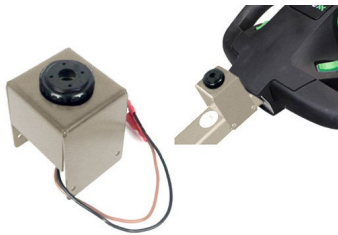

### TT1500-T-Inox

(T1500 Inox)

**>> move your work easier**

**Item no.** M2098  
Engine 600W 100 rpm,  
with parking brake

**Item no.** M1124  
Drive controller Italsea  
7CH4Q90C

**Item no.** 335474  
Battery Lithium LiFePO4  
25,6/20Ah green

**Item no.** OPT0013  
Charger (external) for  
Lithium Battery, 25,6/10A

**Item no.** M0123  
Battery condition meter 3  
LEDs

**Item no.** 333664  
Drive wheels non-marking  
(full-rubber) set of 2

**Item no.** M0121-BBUT  
Belly button red

Item no. OPT0145  
Ignition key (unequal)

Item no. OPT0146  
Ignition key (equal key 701)

Item no. OPT0414  
Horn 90dB (stainless steel)

Item no. OPT0059  
Horn 103 dB

Item no. 340755  
Audio signal while driving + Claxon 90dB stainless steel