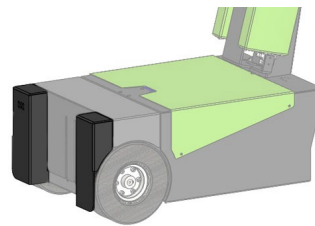

Item no. OPT0094
Drive wheels safety fender
T1500-D