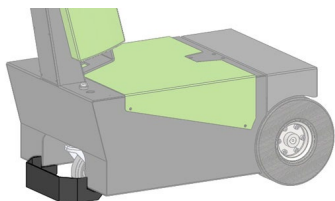

Item no. OPT0130
Cover for caster T1500-D