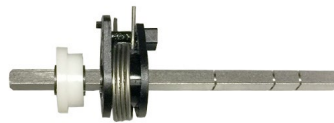

**Item no.** M0121-FLIPPER  
Acc. switch tillerhead excl.  
buttons

**Item no.** M0121-4  
Spring + shaft throttle

**Item no.** M0121-2  
Topcover Tillerhead  
(Temo 200 with holes for  
Emergency, open/close)