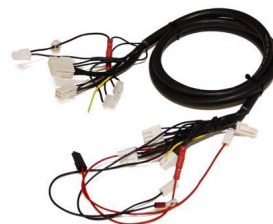

Item no. M1127-M050
Cable harness complete