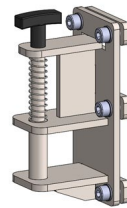

**Item no.** H0062  
Trailer coupling with  
frame, pen Ø25

Item no. H0068  
Hitchball coupling Ø 50,  
incl. adapter

Item no. H0146  
Trailer coupling, pen Ø32

Item no. H0149  
Trailer coupling, pen Ø25

Item no. H0120  
Towbar with spring loaded  
pin Ø16

Item no. H0071  
Towbar Ø15, incl.  
Counterplate

Item no. H0072  
Pen for Drawbar Ø10, incl.  
Counterplate

Item no. OPT0099  
Folding hook for flower  
trolley