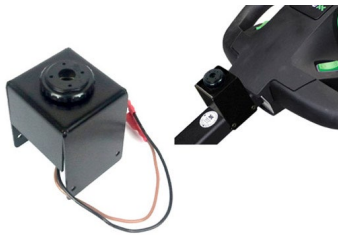

### TT1500-S

(T1500-D)

» move your work **easier**

**Item no.** M2098  
Engine 600W 100 rpm,  
with parking brake

**Item no.** M1124  
Drive controller Italsea  
7CH4Q90C

**Item no.** 335474  
Battery Lithium LiFePO4  
25,6/20Ah green

**Item no.** OPT0013  
Charger (external) for  
Lithium Battery, 25,6/10A

**Item no.** M0123  
Battery condition meter 3  
LEDs

**Item no.** 335701  
Set drive wheels full  
rubber Ø 250x80mm

**Item no.** M0110  
Swivel castor Ø125 mm  
(200 KG)

**Item no.** M0121-BBUT  
Belly button red

Item no. OPT0145  
Ignition key (unequal)

Item no. OPT0146  
Ignition key (equal key 701)

Item no. OPT0057  
Horn 90dB

Item no. OPT0253  
Audio signal while driving

Item no. OPT0059  
Horn 103 dB

Item no. OPT0001  
Extra plug to recharge the battery

Item no. OPT0270  
Diagnostic connector

Item no. OPT0056  
Hour tracker

Item no. OPT0505  
Remote set 4-kanaal 2,4 Ghz

Item no. OPT0063  
Emergency stop