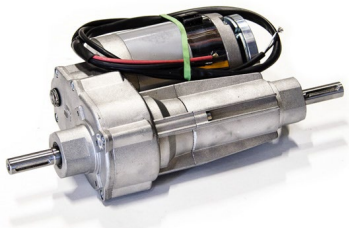

Item no. M1033-SP
Motor 300W 100RPM
REM 6911393E