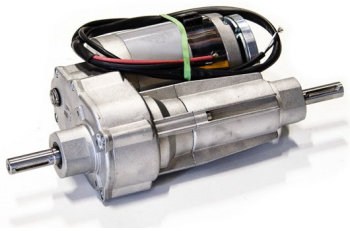

Item no. M0246
Battery charger 24V 5A
AGM external indi

Item no. M0318
Battery condition meter,
built-in charger 3 LEDs

Item no. 333664
Drive wheels non-marking
(full-rubber) set of 2

Item no. M0121-BBUT
Belly button red

Item no. M1033
Engine 300W / 100 rpm,
with brake

Item no. OPT0414
Horn 90dB (stainless
steel)

Item no. OPT0059
Horn 103 dB

Item no. 340755
Audio signal while driving
+ Claxon 90dB stainless
steel

Item no. OPT0063
Emergency stop

Item no. OPT0056
Hour tracker

Item no. OPT0415
Strobelight tiller head
support (stainless steel)

Item no. OPT0058
Antistatic strip

Item no. OPT0068
Code lock

Item no. D0003
Programmer for Italsea

Item no. 338736
Full-rubber traction wheel,
non profile yellow
Ø250mm