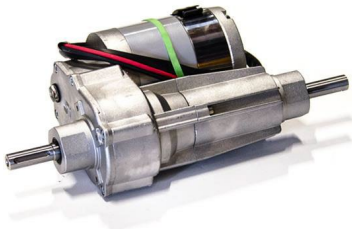

Item no. M1032
Engine 300W 100 rpm,
without parking brake