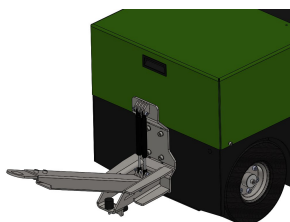

Item no. H0128-D35
Folding hook Ø35