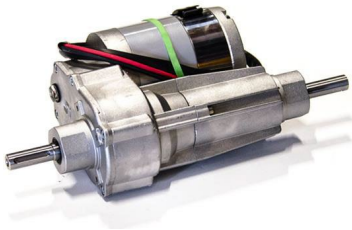

Folder options & Parts

2023 v0

TT1000-S

(T1000-D)

>> move your work easier

Item no. M1032
Engine 300W 100 rpm,
without parking brake

Item no. M1122
Drive controller Italsea
7CH4Q45C

Item no. 335474
Battery Lithium LiFePO4
25,6/20Ah green

Item no. OPT0013
Charger (external) for
Lithium Battery, 25,6/10A

Item no. M0123
Battery condition meter 3
LEDs

Item no. 335701
Set drive wheels full
rubber Ø 250x80mm

Item no. M0110
Swivel castor Ø125 mm
(200 KG)