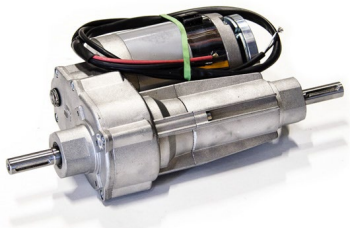

Folder options & Parts

2023 v0

TT1000-S

(T1000-D)

>> move your work easier

Item no. M1032
Engine 300W 100 rpm,
without parking brake

Item no. M1122
Drive controller Italsea
7CH4Q45C

Item no. 335474
Battery Lithium LiFePO4
25,6/20Ah green

Item no. OPT0013
Charger (external) for
Lithium Battery, 25,6/10A

Item no. M0123
Battery condition meter 3
LEDs

Item no. 335701
Set drive wheels full
rubber Ø 250x80mm

Item no. M0110
Swivel castor Ø125 mm
(200 KG)

Item no. M0121-BBUT
Belly button red

Item no. M1033
Engine 300W / 100 rpm,
with brake

Item no. OPT0145
Ignition key (unequal)

Item no. OPT0146
Ignition key (equal key
701)

Item no. OPT0057
Horn 90dB

Item no. OPT0059
Horn 103 dB