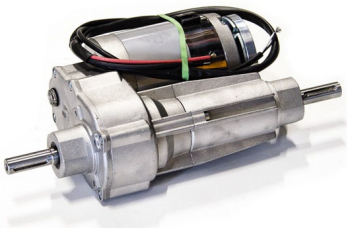

Item no. M1033-SP
Motor 300W 100RPM
REM 6911393E