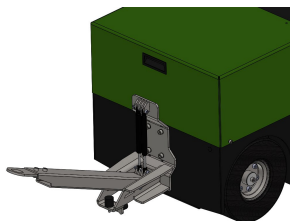

Item no. H0072
Pen for Drawbar Ø10, incl.
Counterplate

Item no. OPT0099
Folding hook for flower
trolley

Item no. H0128-D16
Folding hook Ø16

Item no. H0128-D20
Folding Hook Ø20

Item no. H0128-D25
Folding hook Ø25