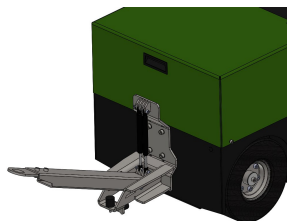

Item no. H0128-D32
Folding hook Ø32