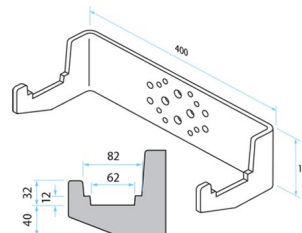

Item no. 334731
Sprung height adjustment
- stroke 50mm gassprings
800N

Item no. OPT0483
MD adjustable support
structure - model A

Item no. OPT0487
MD adjustable support
structure - model B

Item no. OPT0498
MD adjustable support
structure - Model C

Item no. 337914
Support - Model D

Item no. MD-EAA
MD Suspended support
wheels, grey Ø 80

Item no. 335859
MD standard hook 20-
30mm incl. contrapl.

Item no. 335863
MD standard 5-40-50 incl.
contrapl.

Item no. 335868
MD standard 60-80 incl.
contrapl.