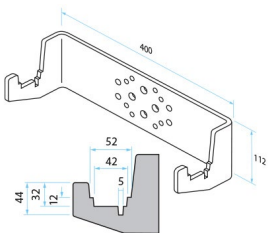

Item no. OPT0013
Charger (external) for Lithium Battery, 25,6/10A

Item no. M3165
Battery indicator LED

Item no. M0121-BBUT
Belly button red

Item no. OPT0507
Sprung Height Adjustment
- Stroke 100mm - 800N

Item no. 334731
Sprung height adjustment
- stroke 50mm gassprings
800N

Item no. OPT0483
MD adjustable support
structure - model A

Item no. OPT0487
MD adjustable support
structure - model B

Item no. OPT0498
MD adjustable support
structure - Model C

Item no. 337914
Support - Model D

Item no. MD-EAA
MD Suspended support
wheels, grey Ø 80

Item no. 335859
MD standard hook 20-
30mm incl. contrapl.

Item no. 335863
MD standard 5-40-50 incl.
contrapl.

Item no. 335868
MD standard 60-80 incl.
contrapl.