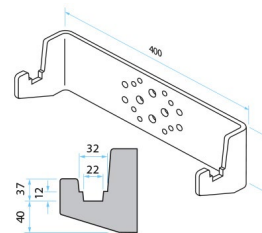

Item no. OPT0013
Charger (external) for Lithium Battery, 25,6/10A

Item no. M3165
Battery indicator LED

Item no. M0121-BBUT
Belly button red

Item no. OPT0507
Sprung Height Adjustment
- Stroke 100mm - 800N

Item no. 334731
Sprung height adjustment
- stroke 50mm gassprings
800N

Item no. OPT0483
MD adjustable support
structure - model A

Item no. OPT0487
MD adjustable support
structure - model B

Item no. OPT0498
MD adjustable support
structure - Model C

Item no. 337914
Support - Model D

Item no. MD-EAA
MD Suspended support
wheels, grey Ø 80

Item no. 335859
MD standard hook 20-
30mm incl. contrapl.

Item no. 335863
MD standard 5-40-50 incl.
contrapl.

Item no. 335868
MD standard 60-80 incl.
contrapl.